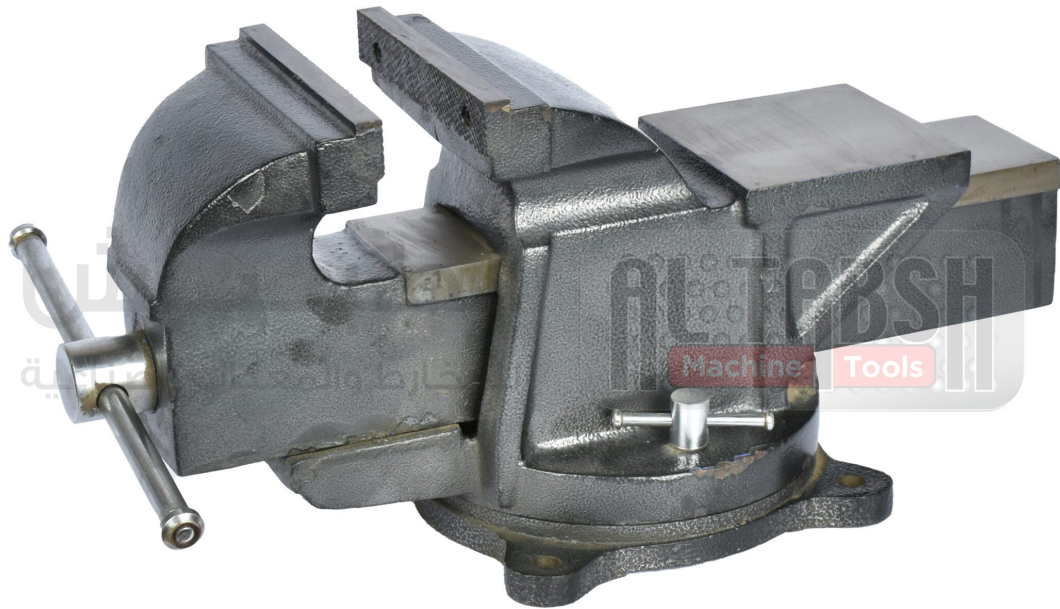

Swivel Bench Vises AST006

Swivel Bench Vises

AST006

Features :

1. Replaceable hardened jaws
2. Permanent pipe jaws
3. Large anvil
4. Ductile iron spindle nut
5. 270-degree swivel movement
6. Chrome-finished spindle and Handel

SPECIFICATIONS

Model	product	size	jaw open	G. weight/N. weight(kg)
AST006	Bench Vise Large Anvil Fixed Base	6"	125mm	16/17

header-logo

Swivel Bench Vises BVS

Swivel Bench Visers BVS

Features:

1. Replaceable Hardened jaws
2. Large anvil
3. 360-degree swivel movement
4. Chrome-finished spindle & handle

SPECIFICATIONS

Model	product	size	jaw open	G. weight/N. weight(kg)
BVS08	Bench Vise Large Anvil Swivel Base	8"	200mm	25/24
BVS06	Bench Vise Large Anvil Swivel Base	6"	150mm	20/19

header-logo

Fixed Bench Visers

Fixed Bench Vises

Features:

1. Replaceable
2. Large anvil
3. 360 degrees

SPECIFICATIONS

Model	product	size	jaw open	G. weight/N. weight(kg)
BVF08	Bench Vise Large Anvil Fixed Base	8"	200mm	24/23
BVF06	Bench Vise Large Anvil Fixed Base	6"	150mm	19/18