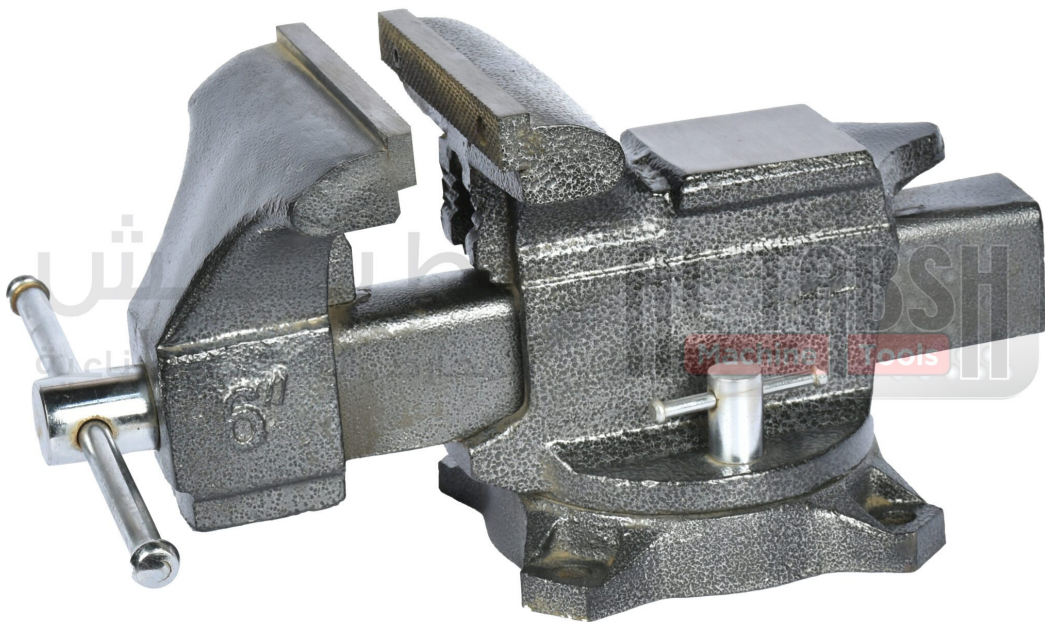

Swivel Bench Vises AST006

Swivel Bench Vises

AST006

Features :

1. Replaceable hardened jaws
2. Permanent pipe jaws
3. Large anvil
4. Ductile iron spindle nut
5. 270-degree swivel movement
6. Chrome-finished spindle and Handel

SPECIFICATIONS

Model	product	size	jaw open	G. weight/N. weight(kg)
AST006	Bench Vise Large Anvil Fixed Base	6"	125mm	16/17

header-logo

Swivel Bench Vises BVS

Swivel Bench Visers BVS

Features:

1. Replaceable Hardened jaws
2. Large anvil
3. 360-degree swivel movement
4. Chrome-finished spindle & handle

SPECIFICATIONS

Model	product	size	jaw open	G. weight/N. weight(kg)
BVS08	Bench Vise Large Anvil Swivel Base	8"	200mm	25/24
BVS06	Bench Vise Large Anvil Swivel Base	6"	150mm	20/19

header-logo

Fixed Bench Visers

Fixed Bench Vises

Features:

1. Replaceable
2. Large anvil
3. 360 degrees

SPECIFICATIONS

Model	product	size	jaw open	G. weight/N. weight(kg)
BVF08	Bench Vise Large Anvil Fixed Base	8"	200mm	24/23
BVF06	Bench Vise Large Anvil Fixed Base	6"	150mm	19/18