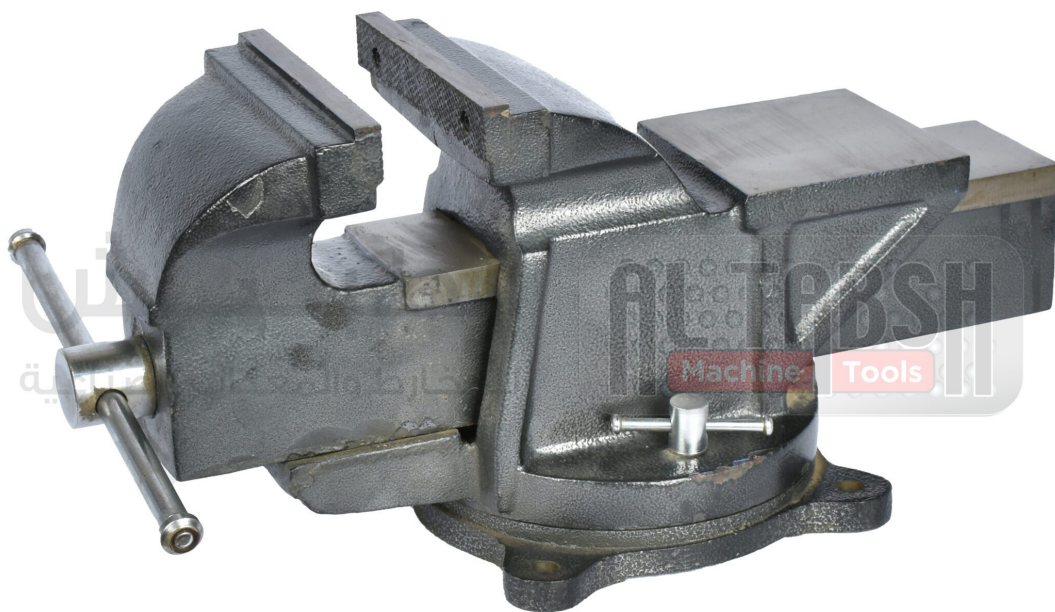

Swivel Bench Vises BVS

Image not found or type unknown

Swivel Bench Vises BVS

Features:

1. Replaceable Hardened jaws
2. Large anvil
3. 360-degree swivel movement
4. Chrome-finished spindle & handle

SPECIFICATIONS

Model	product	size	jaw open	G. weight/N. weight(kg)
BVS08	Bench Vise Large Anvil Swivel Base	8"	200mm	25/24
BVS06	Bench Vise Large Anvil Swivel Base	6"	150mm	20/19